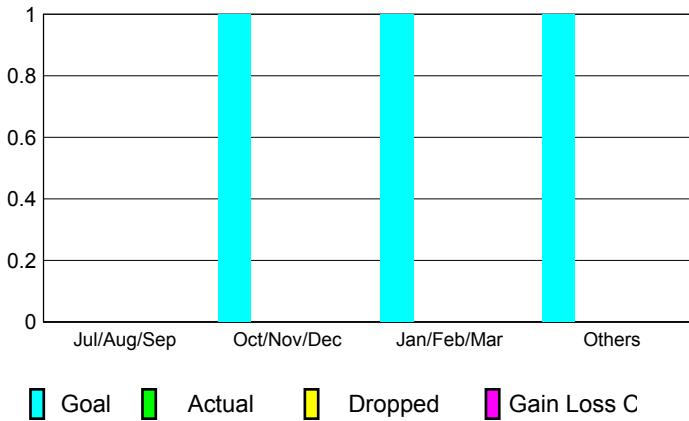

Membership Results 2012-2013

Goal, New, Dropped, Gain/Loss

YTD Status Quo Clubs 2012-2013

Status Quo Clubs Compared to Status Quo Members

Gender Comparison 2012-2013

Club Gain/Loss 2012-2013

Membership Gain/Loss 2012-2013

GMT: **HOWARD LEE**

Location: **SCOTLAND**

GMT CA: **4**

CLUBS

Month	New Club Goal	Actual New Clubs	Actual Dropped Clubs	Gain/Loss of Clubs
2012-2013				
Jul/Aug/Sep	0	0	0	0
Oct/Nov/Dec	1	0	0	0
Jan/Feb/Mar	1	0	0	0
Apr/May/June	1	0	0	0
Totals	3	0	0	0

Club Results 2012-2013

Goal, New, Dropped, Gain/Loss

MEMBERSHIP

Month	Net Memb Goal	Actual New Memb	Actual Dropped Memb	Gain/Loss of Memb
2012-2013				
Jul/Aug/Sep	25	4	5	-1
Oct/Nov/Dec	22	4	9	-5
Jan/Feb/Mar	22	16	7	9
Apr/May/June	22	0	4	-4
Totals	91	24	25	-1