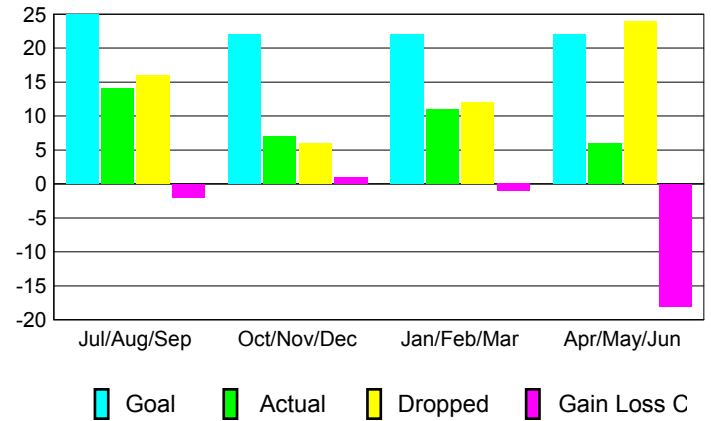

GMT: **HOWARD LEE**

Location: **ENGLAND**

GMT CA: **4**

CLUBS

Month	New Club Goal	Actual New Clubs	Actual Dropped Clubs	Gain/Loss of Clubs
2012-2013				
Jul/Aug/Sep	0	0	0	0
Oct/Nov/Dec	1	0	0	0
Jan/Feb/Mar	1	0	0	0
Apr/May/June	1	0	0	0
Totals	3	0	0	0

Club Results 2012-2013

Goal, New, Dropped, Gain/Loss

MEMBERSHIP

Month	Net Memb Goal	Actual New Memb	Actual Dropped Memb	Gain/Loss of Memb
2012-2013				
Jul/Aug/Sep	25	14	16	-2
Oct/Nov/Dec	22	7	6	1
Jan/Feb/Mar	22	11	12	-1
Apr/May/June	22	6	24	-18
Totals	91	38	58	-20

Membership Results 2012-2013

Goal, New, Dropped, Gain/Loss

YTD Status Quo Clubs 2012-2013

Status Quo Clubs Compared to Status Quo Members

Gender Comparison 2012-2013

Club Gain/Loss 2012-2013

Membership Gain/Loss 2012-2013