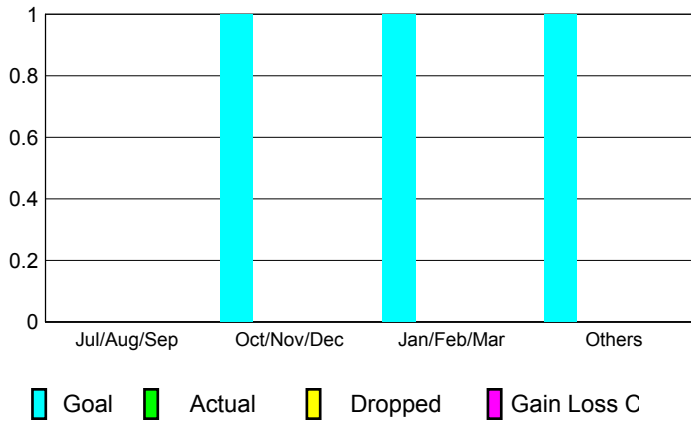

GMT: **HOWARD LEE**

Location: **ENGLAND**

GMT CA: **4**

CLUBS

Month	New Club Goal	Actual New Clubs	Actual Dropped Clubs	Gain/Loss of Clubs
2012-2013				
Jul/Aug/Sep	0	0	0	0
Oct/Nov/Dec	1	0	0	0
Jan/Feb/Mar	1	0	0	0
Apr/May/June	1	0	0	0
Totals	3	0	0	0

Club Results 2012-2013

Goal, New, Dropped, Gain/Loss

MEMBERSHIP

Month	Net Memb Goal	Actual New Memb	Actual Dropped Memb	Gain/Loss of Memb
2012-2013				
Jul/Aug/Sep	25	14	16	-2
Oct/Nov/Dec	22	7	6	1
Jan/Feb/Mar	22	11	12	-1
Apr/May/June	22	6	24	-18
Totals	91	38	58	-20

Membership Results 2012-2013

Goal, New, Dropped, Gain/Loss

YTD Status Quo Clubs 2012-2013

Status Quo Clubs Compared to Status Quo Members

Gender Comparison 2012-2013

Club Gain/Loss 2012-2013

Membership Gain/Loss 2012-2013