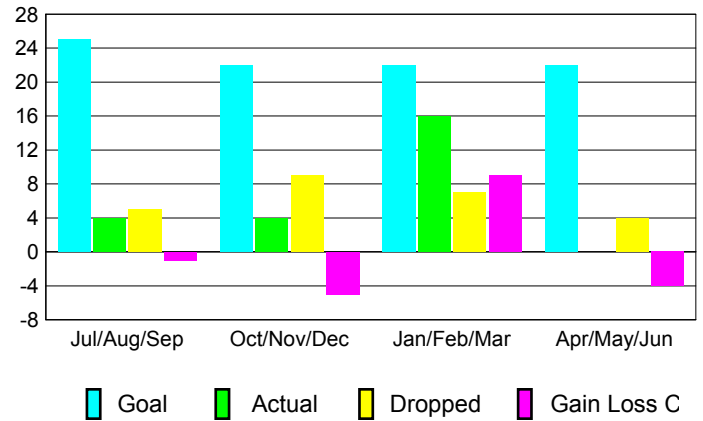

GMT: **HOWARD LEE**

Location: **SCOTLAND**

GMT CA: **4**

CLUBS

Month	New Club Goal	Actual New Clubs	Actual Dropped Clubs	Gain/Loss of Clubs
2012-2013				
Jul/Aug/Sep	0	0	0	0
Oct/Nov/Dec	1	0	0	0
Jan/Feb/Mar	1	0	0	0
Apr/May/June	1	0	0	0
Totals	3	0	0	0

Club Results 2012-2013

Goal, New, Dropped, Gain/Loss

MEMBERSHIP

Month	Net Memb Goal	Actual New Memb	Actual Dropped Memb	Gain/Loss of Memb
2012-2013				
Jul/Aug/Sep	25	4	5	-1
Oct/Nov/Dec	22	4	9	-5
Jan/Feb/Mar	22	16	7	9
Apr/May/June	22	0	4	-4
Totals	91	24	25	-1

Membership Results 2012-2013

Goal, New, Dropped, Gain/Loss

YTD Status Quo Clubs 2012-2013

Status Quo Clubs Compared to Status Quo Members

Gender Comparison 2012-2013

Club Gain/Loss 2012-2013

Membership Gain/Loss 2012-2013